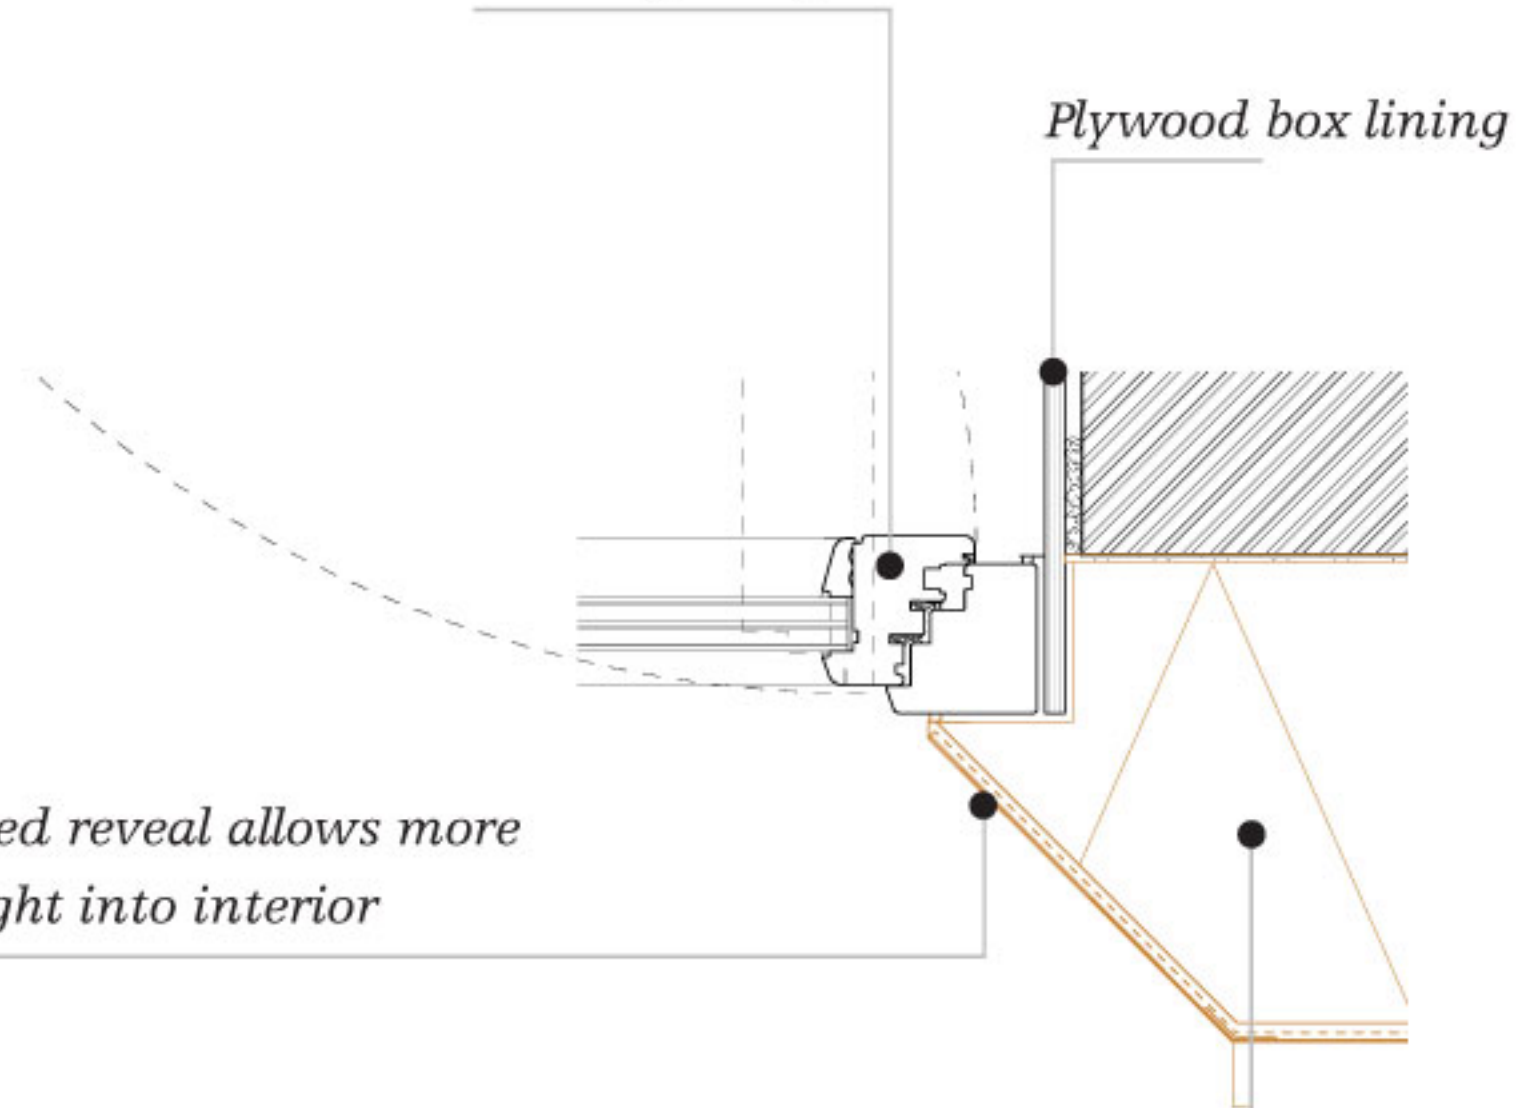

HOW THE TRIPLE-GLAZED WINDOWS WILL FIT

Triple-glazed inward-opening window

Double seals make window virtually airtight when closed

Splayed reveal allows more daylight into interior

280mm of expanded polystyrene external insulation