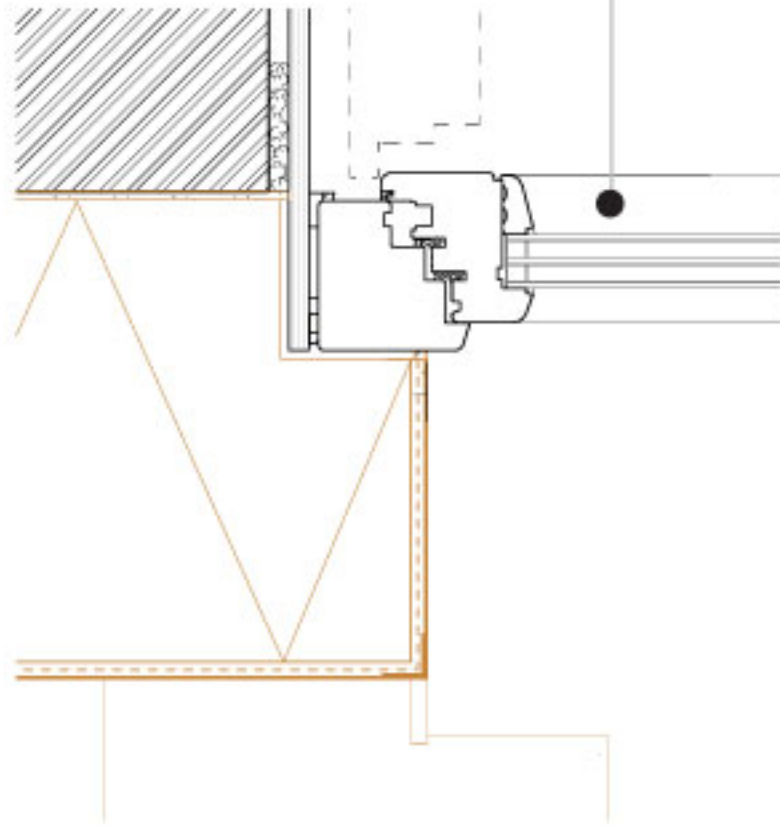

HOW THE TRIPLE-GLAZED WINDOWS WILL FIT

Triple-glazed inward-opening window

Double seals make window virtually airtight when closed

Splayed reveal allows more daylight into interior

280mm of expanded polystyrene external insulation